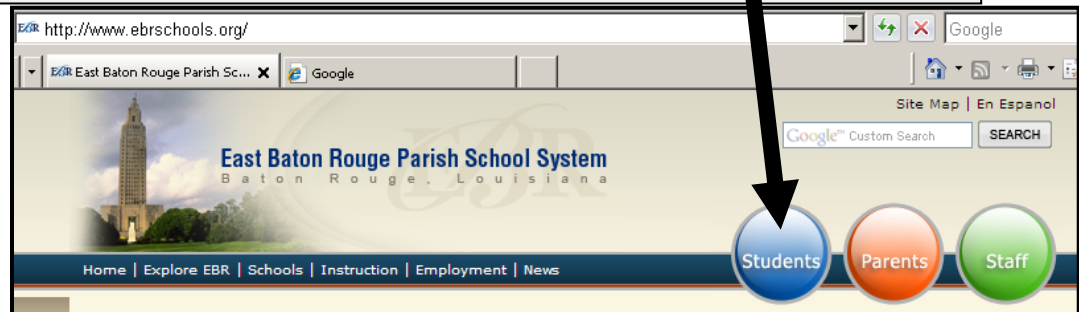

Tutor.com Login directions for East Baton Rouge Parish Schools

1. Go to www.ebrschools.org and click on the Students icon.

2. Now click on the Math Center link in the sidebar on the left.

3. Click on the Tutor.com link.

4. Type in your user name (Student ID) and password (EBRPSS) and begin!

The screenshot shows a web browser window with the URL <http://lhh.tutor.com/?ProgramGUID=afcf7ba8-8416-4d57-8869-4cf60c2c6f19>. The browser tabs include "Student Central", "Tutor.com Learning Suite - ...", and "Google". The page content features a purple header with a star pattern and a light blue login form. The form contains the text "Please enter your username and password.", followed by "Username:" and "Password:" labels next to input fields. A blue link "[Forgot your password?](#)" is positioned below the password field. A yellow "Submit" button is located at the bottom right of the form.